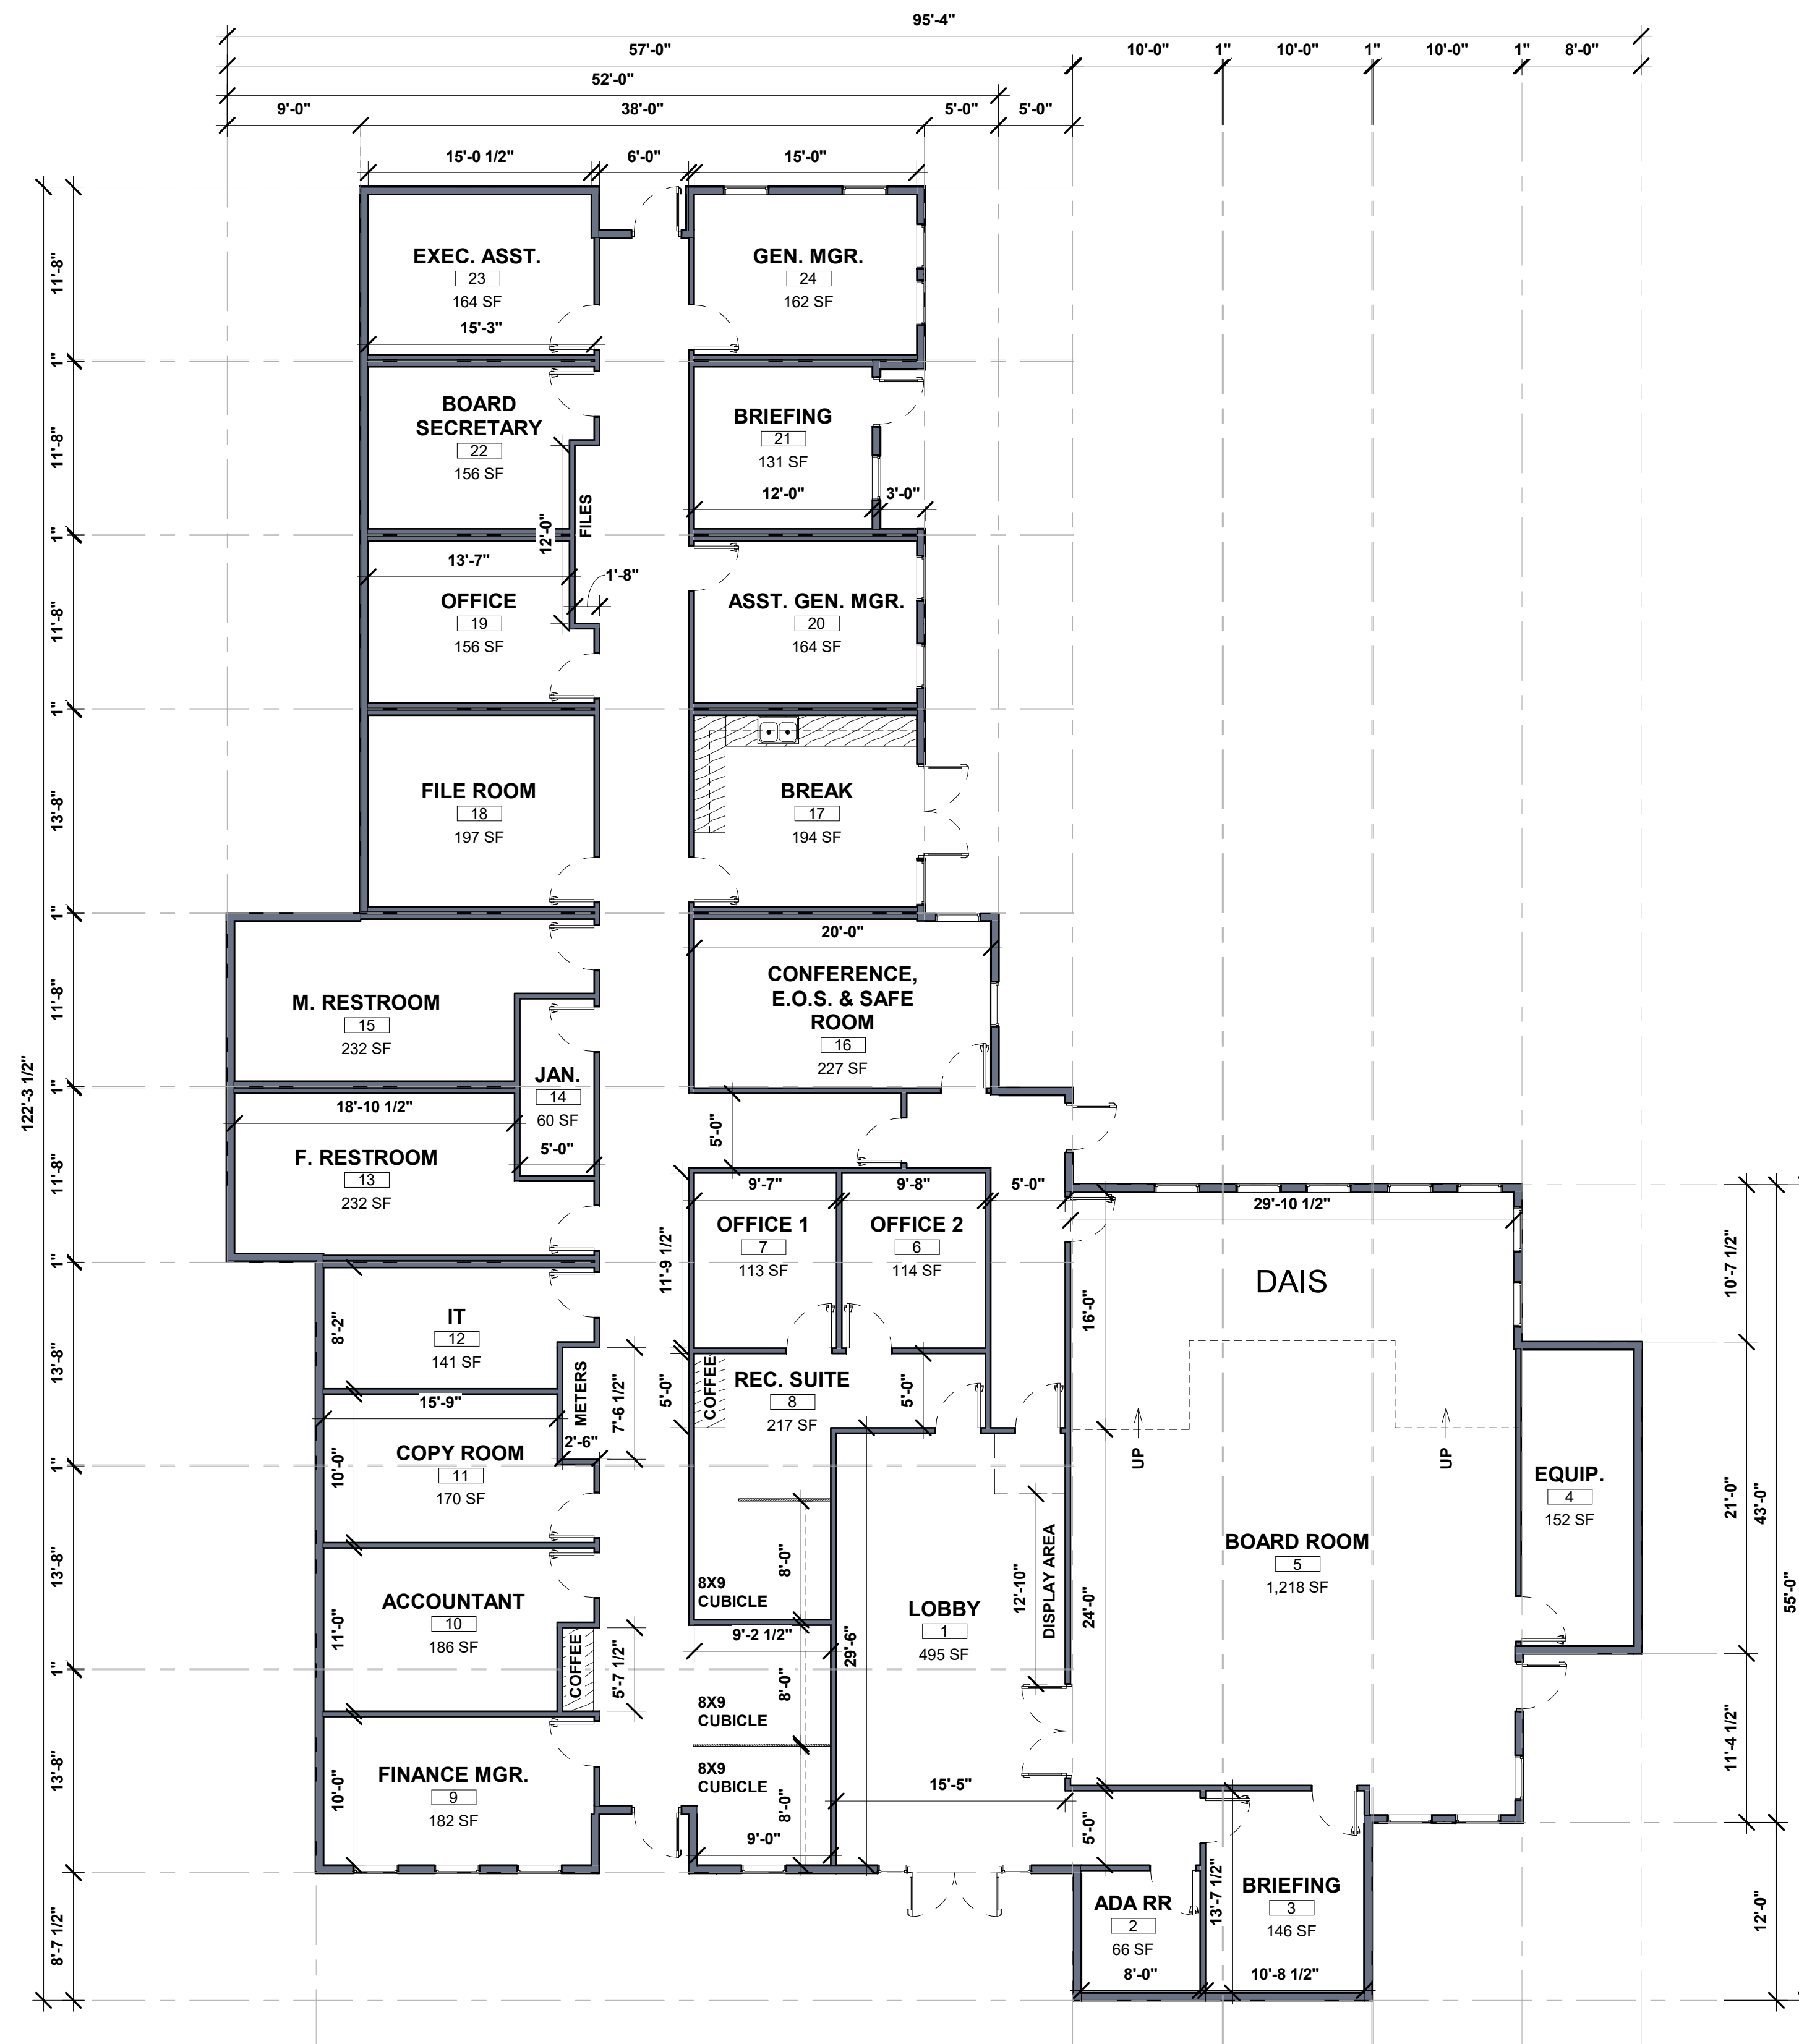

3D RENDERING DEPICTS APPROXIMATE LOOK OF FINISHES. FINAL SELECTIONS MAY VARY.

COPPER COLOR METAL ROOF

MAIN SIDING  
HARDIE PANEL TEXTURED (SAND)

ACCENT SIDING  
VERTICAL METAL (RED)

ACCENT SIDING  
STONE VENEER