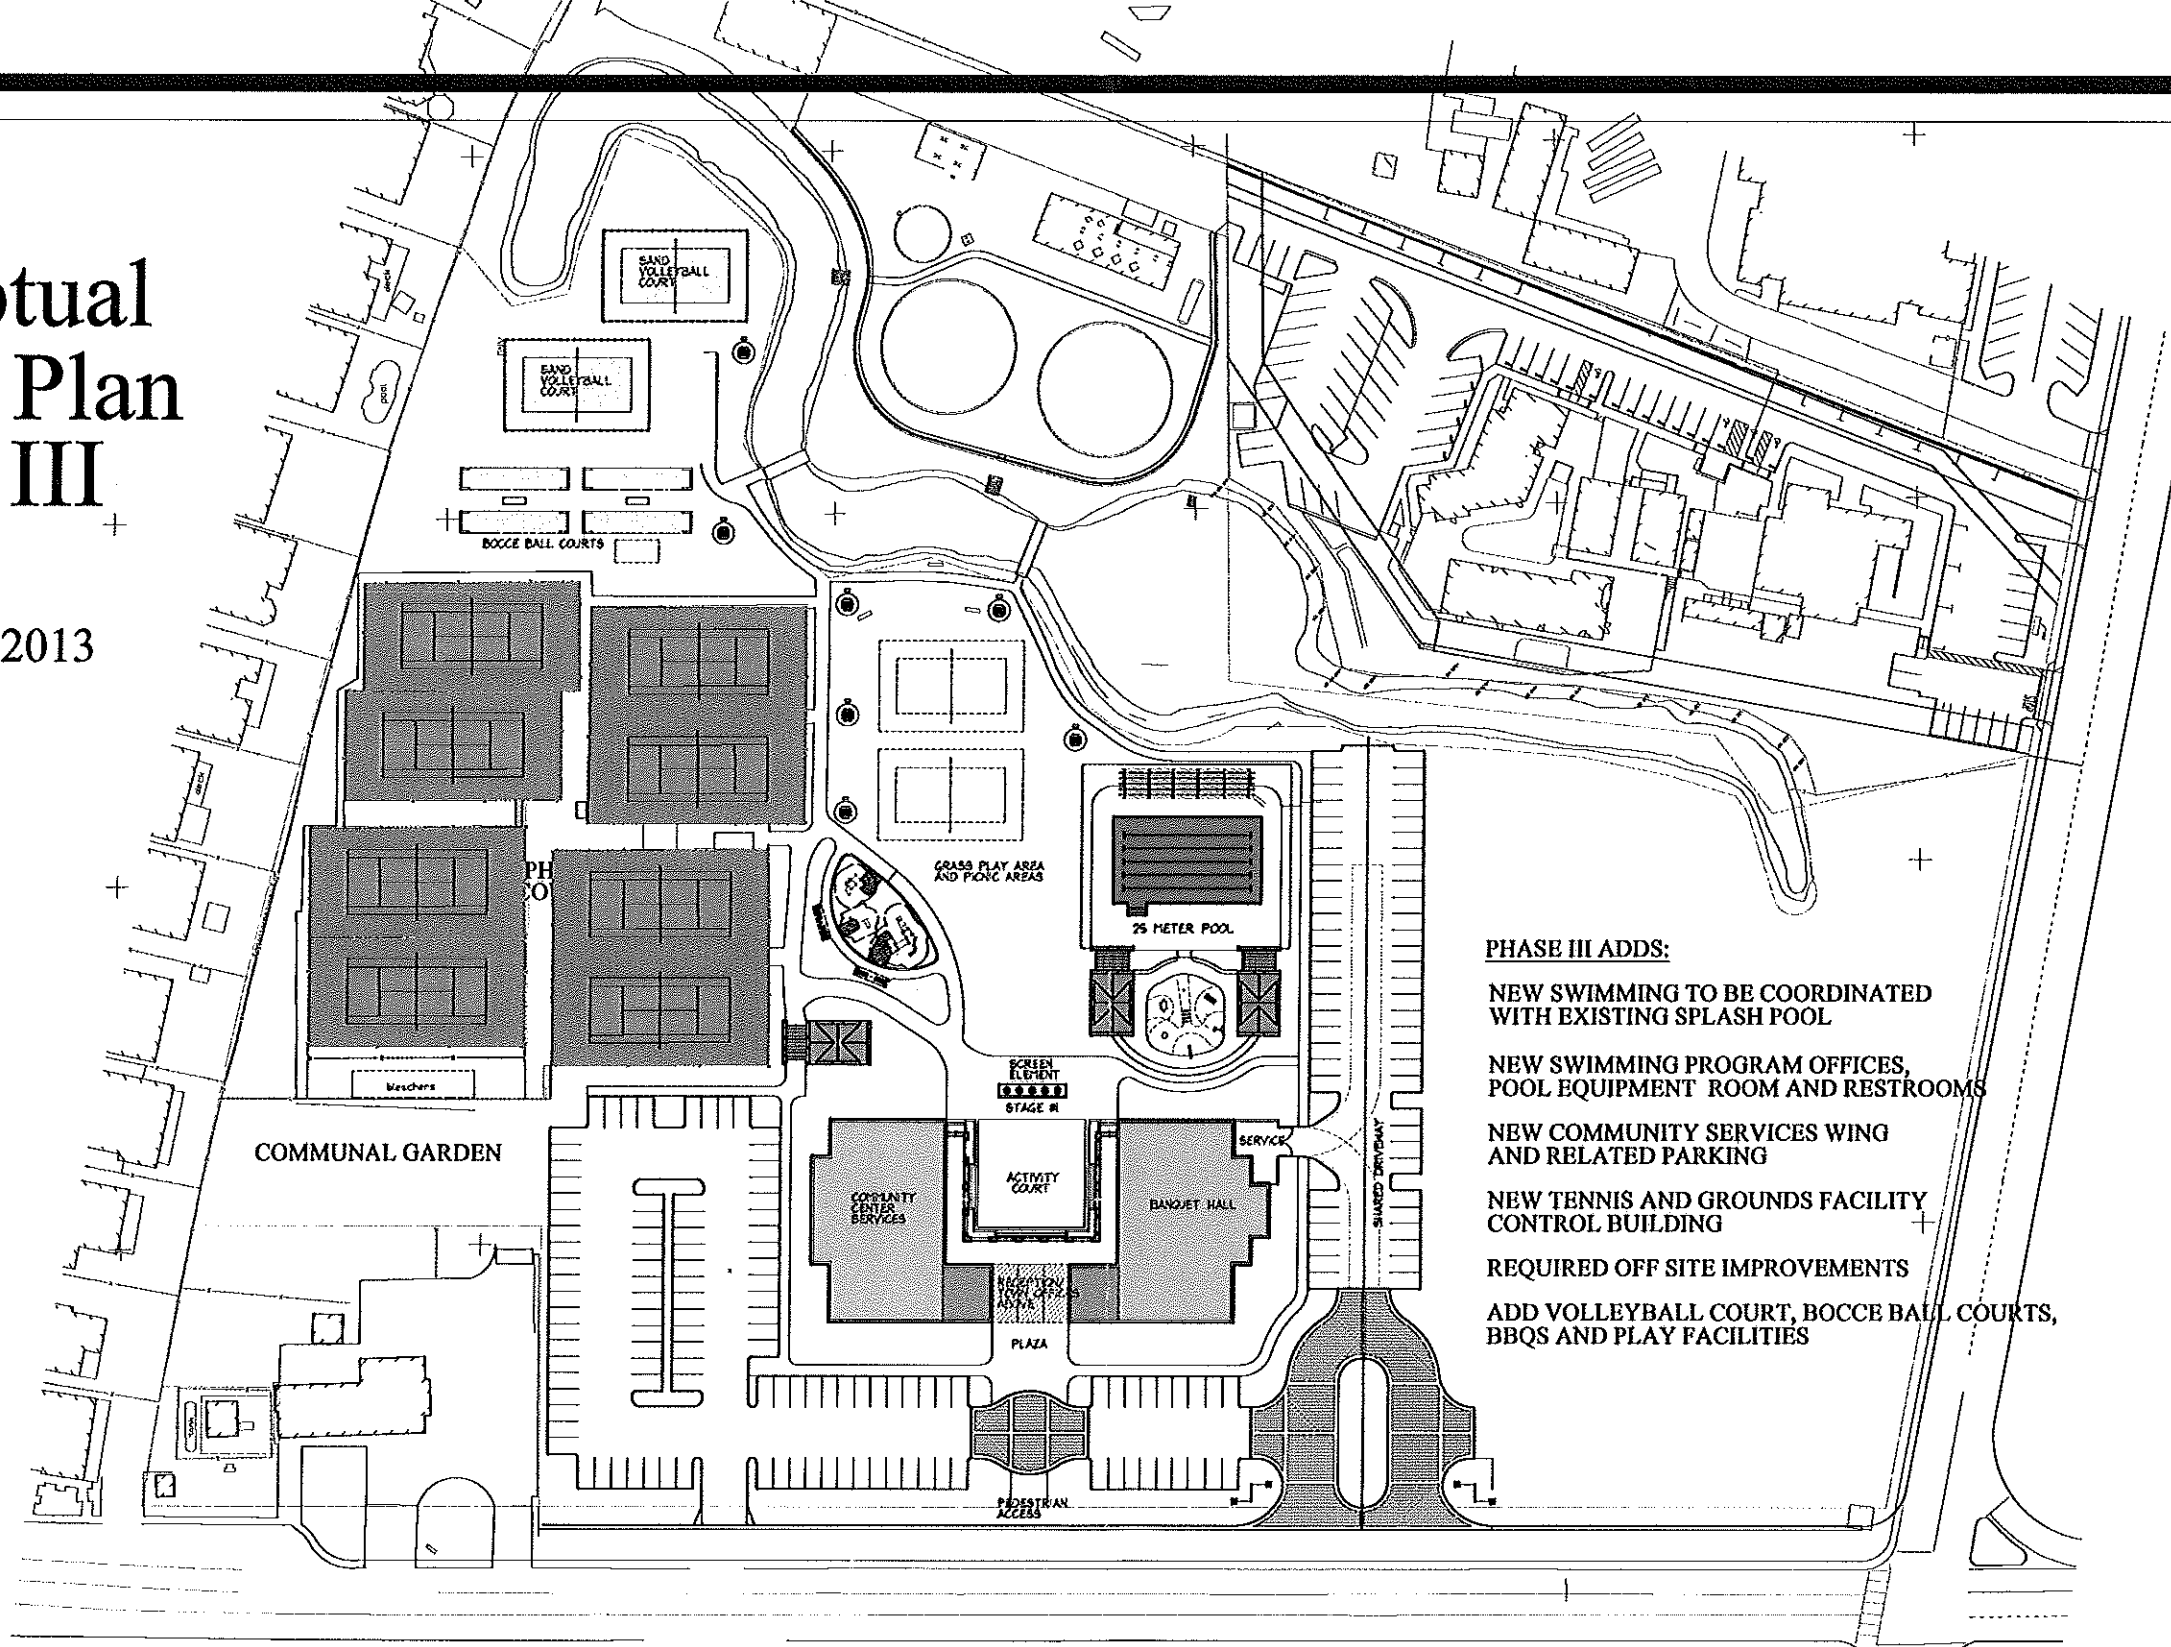

Conceptual Phasing Plan Phase III

January 22, 2013

PHASE III ADDS:

- NEW SWIMMING TO BE COORDINATED WITH EXISTING SPLASH POOL
- NEW SWIMMING PROGRAM OFFICES, POOL EQUIPMENT ROOM AND RESTROOMS
- NEW COMMUNITY SERVICES WING AND RELATED PARKING
- NEW TENNIS AND GROUNDS FACILITY CONTROL BUILDING
- REQUIRED OFF SITE IMPROVEMENTS
- ADD VOLLEYBALL COURT, BOCCE BALL COURTS, BBQS AND PLAY FACILITIES

COMMUNITY CENTER Discovery Bay, California

LEE-JAGOE ARCHITECTURE
INCORPORATED

Town of Discovery Bay